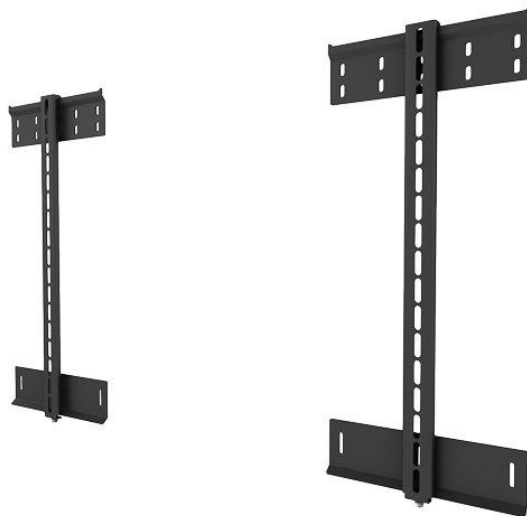

Project Heesen 178-50  
Date 2016-07-22  
Release 1  
Page 1

Manufacturer  
Future Automation

Model  
PF65

Description  
Large Screen Fixed Wall Mount

### MECHANICAL DESIGN

Height	736 mm	Power Consumption	-
Width	650 mm	Input Voltage	-
Depth	25 mm	Max BTU/hr	-
Cutout Height	-	CAD Drawing available	-
Cutout Width	-	Manual	-
Weight	6 kg		

### Image

Project Heesen 178-50  
Date 2016-07-22  
Release 1  
Page 2

Manufacturer  
Samsung

Model  
UE85JU7000L

Description  
85 Inch Ultra HD Display

#### MECHANICAL DESIGN

Height	1090,5 mm	Power Consumption	443 Watt
Width	1903,4 mm	Input Voltage	220-240V AC
Depth	69,4 mm	Max BTU/hr	1512
Cutout Height	-	CAD Drawing available	-
Cutout Width	-	Manual	-
Weight	55,1 kg		